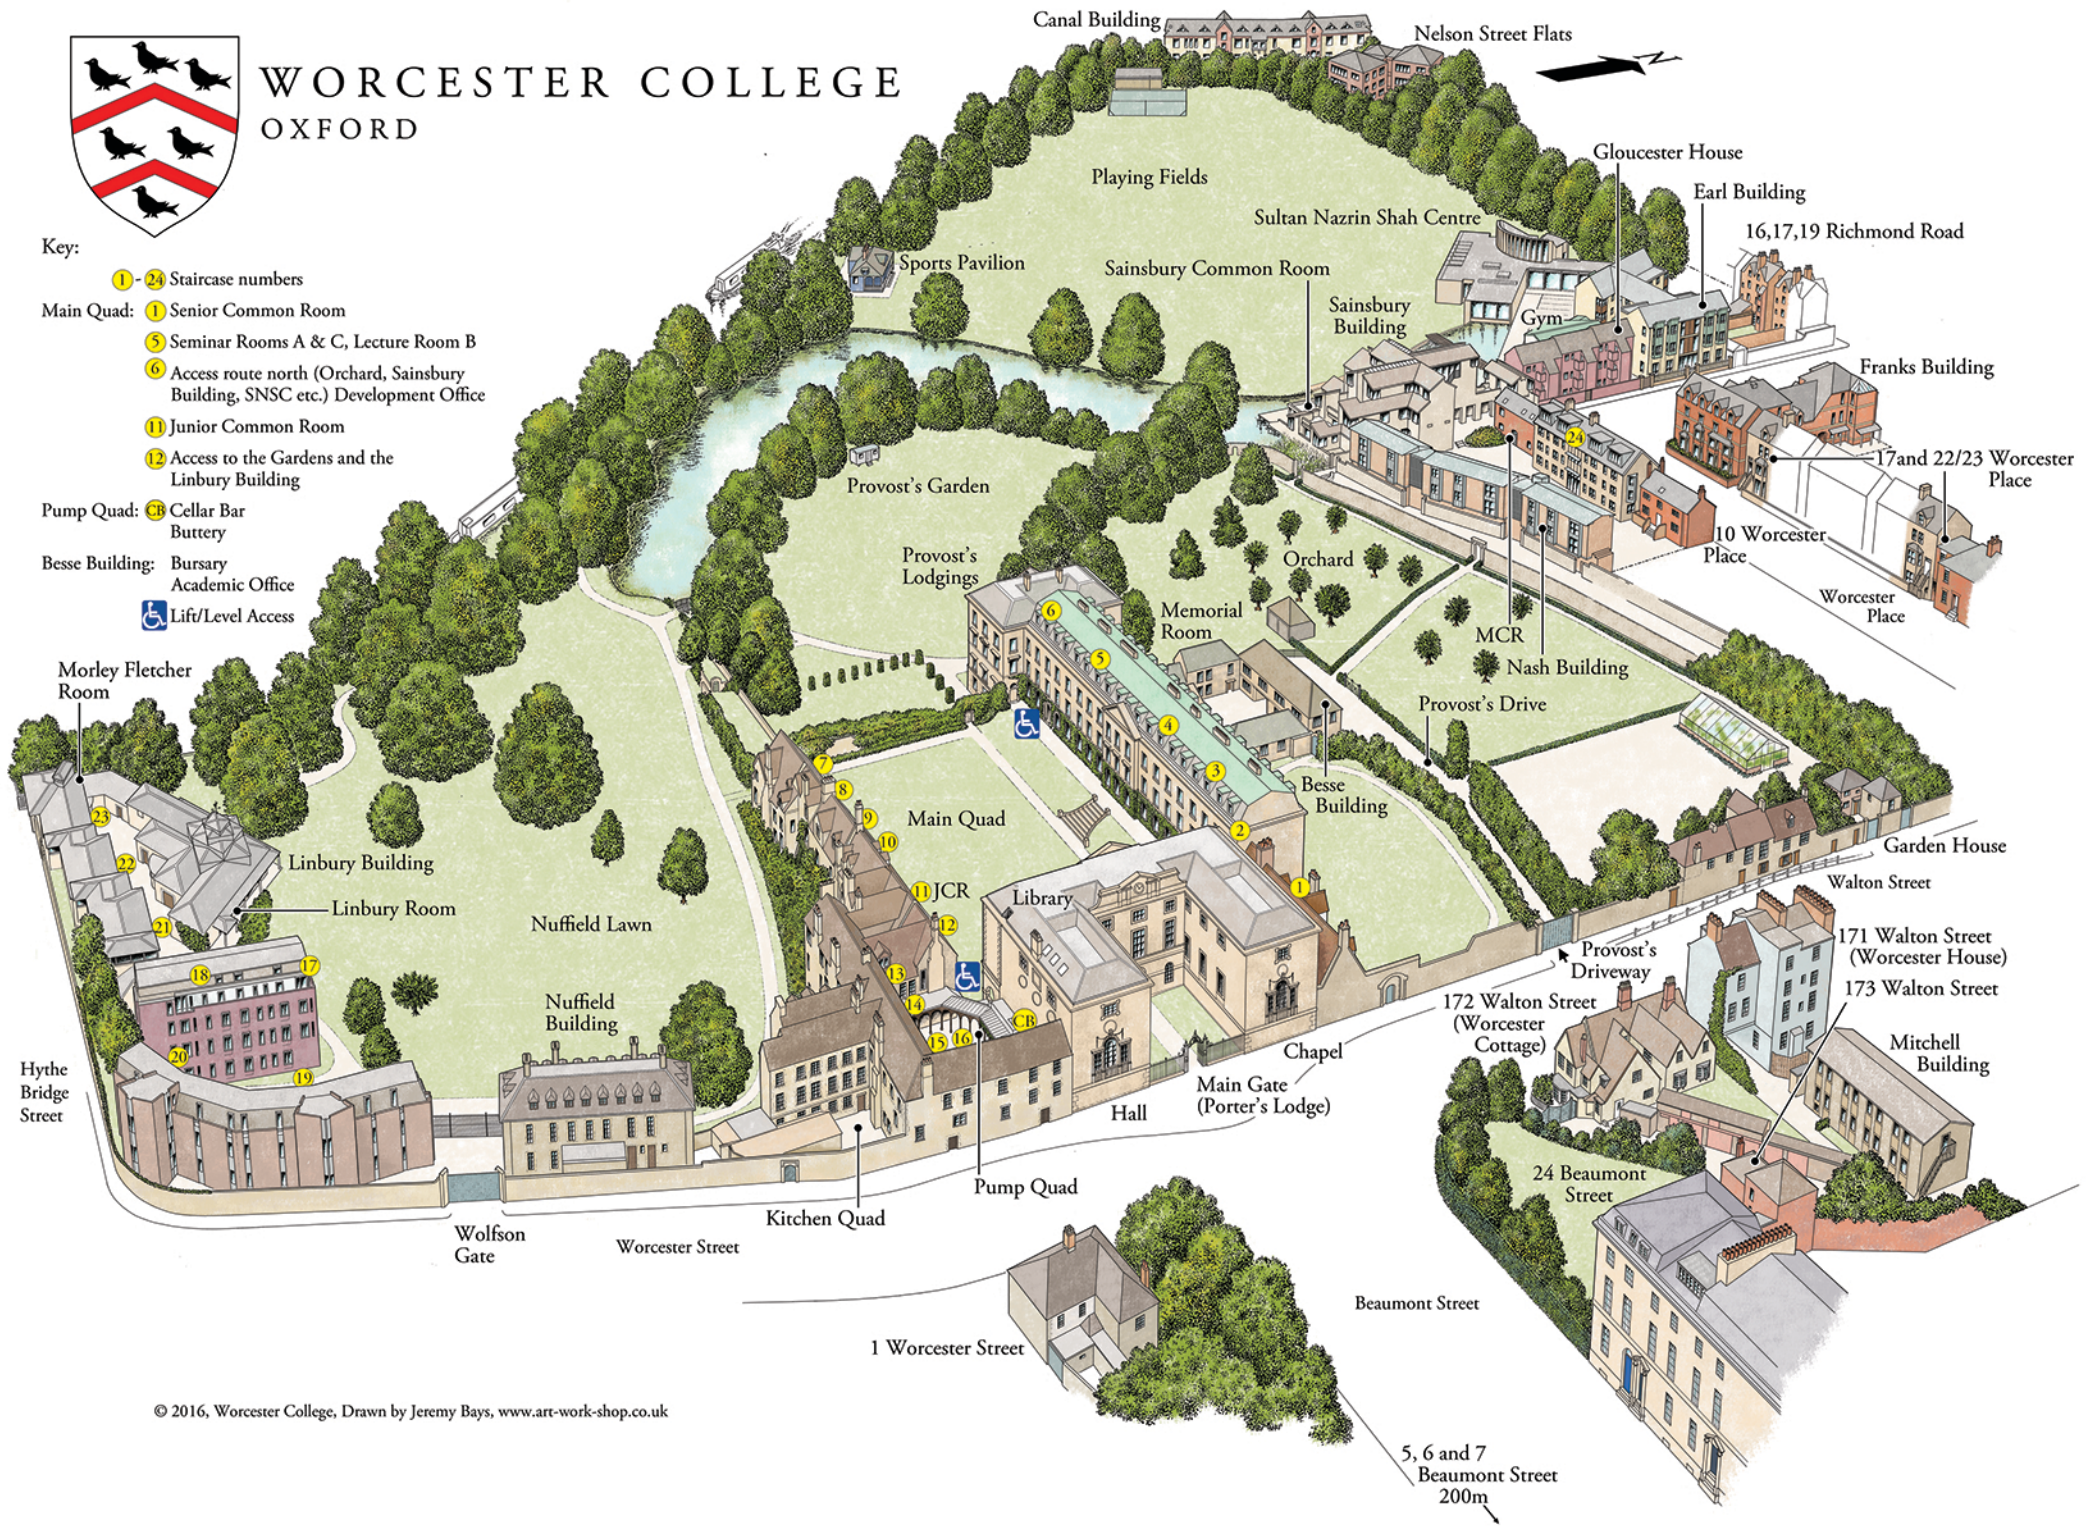

WORCESTER COLLEGE OXFORD

Key:

1-24 Staircase numbers

Main Quad: 1 Senior Common Room

5 Seminar Rooms A & C, Lecture Room B

6 Access route north (Orchard, Sainsbury Building, SNSC etc.) Development Office

11 Junior Common Room

12 Access to the Gardens and the Linbury Building

Pump Quad: 18 Cellar Bar
Buttery

Besse Building: Bursary
Academic Office

5, 6 and 7
Beaumont Street
200m